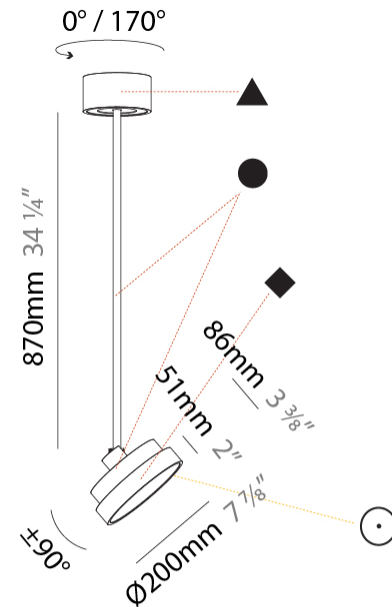

GENERAL

Series: Sign Diva Flex
Subseries: Sign Diva Flex
Partner: Prolicht
Division: Architectural
Installation: Suspension
Product Type: Pendant
Mounting Location: Ceiling
Light Distribution: Adjustable

PHYSICAL

Shape: Round
Diameter (mm): 200
Diameter (in): 7 7/8
Height (mm): 870
Depth (mm): 86
Height (in): 34 1/4
Depth (in): 3 3/8
Weight (kg): 2.007
Weight (lbs): 4.42
Diffuser: PMMA - Opal / Micro-Prism / Sparkling Secret / Vintage Industrial
Fixture Finish: SSR / BKV / CWI / CRY / HAB / UFT / ITA / RUA / FTG / MYG / LOD / PUS / FRO / FUP / KIA / POP / BLS / SPG / MEY / GOH / CHC / COM / ABZ / JAG / OBR / MOS / ROR
Fixture Material: PMMA / Extruded Aluminum / Steel

ELECTRICAL

Lamp Type: LED (Zhaga Standard)
Input Wattage (W): 12.1
Total Output Wattage (W): 11
Dimming: Tri-Mode (Non-Dimming and Phase Dimming (120Vac only) and 0-10V Dimming)
Driver Included: Yes
Driver Location: Integrated
Driver Type: Constant Current - Universal
Driver Class: Class 2
Input Voltage (V): 120 - 277
Constant Current (MA): 350

LED

Color Temperature (*K): 2700 / 3000 / 3500 / 4000
Max. Delivered Lumen (lm): 836 / 895 / 902 / 921
Nominal Lumen (lm): 1280 / 1370 / 1382 / 1410
CRI: >90 CRI
Lamp Life (hrs): 50000

OPTICAL

Adjustability: Rotational 170°; Tilt 90°

RATINGS AND CERTIFICATIONS

Certified By: Certified for North American Standards
IP rating: IP20