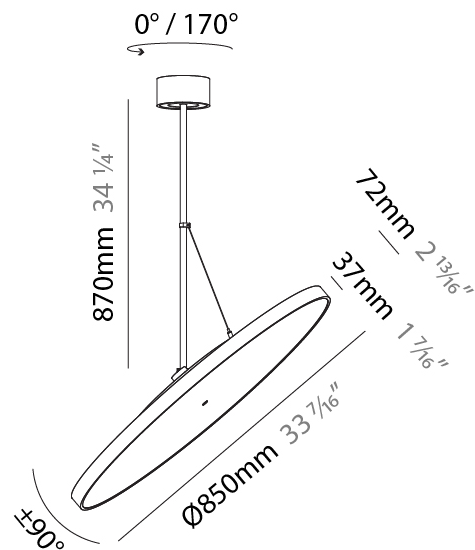

GENERAL

Series: Sign Diva Flex
Subseries: Sign Diva Flex
Partner: Prolicht
Division: Architectural
Installation: Suspension
Product Type: Pendant
Mounting Location: Ceiling
Light Distribution: Adjustable

PHYSICAL

Diameter (mm): 1100
Diameter (in): 43 ⁷/₁₆
Height (mm): 870
Height (in): 34 ¹/₄
Weight (kg): 9
Weight (lbs): 11.2
Diffuser: PMMA - Opal / Micro-Prism / Sparkling Secret / Vintage Industrial
Fixture Finish: SSR / BKV / CWI / CRY / HAB / UFT / ITA / RUA / FTG / MYG / LOD / PUS / FRO / FUP / KIA / POP / BLS / SPG / MEY / GOH / CHC / COM / ABZ / JAG / OBR / MOS / ROR
Fixture Material: PMMA / Extruded Aluminum / Steel

ELECTRICAL

Lamp Type: LED (Zhaga Standard)
Input Wattage (W): 169.4
Total Output Wattage (W): 135
Dimming: Tri-Mode (Non-Dimming and Phase Dimming (120Vac only) and 0-10V Dimming)
Driver Included: Yes
Driver Location: Integrated
Driver Type: Constant Current - Universal
Driver Class: Class 2
Input Voltage (V): 120 - 277
Constant Current (MA): 600

LED

Color Temperature (°K): 2700 / 3000 / 3500 / 4000
Max. Delivered Lumen (lm): 16002 / 17172 / 19937 / 20344
Nominal Lumen (lm): 18992 / 20305 / 23575 / 24056
CRI: >90 CRI
Lamp Life (hrs): 50000

OPTICAL

Adjustability: Rotational 170°; Tilt 90°

RATINGS AND CERTIFICATIONS

Certified By: Certified for North American Standards
IP rating: IP20